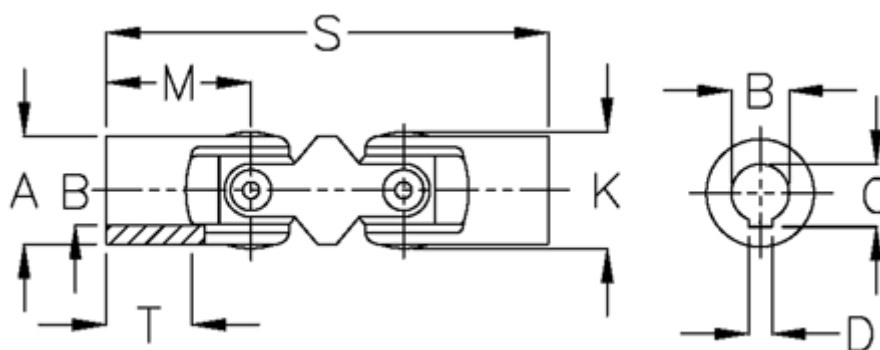

Data Sheet

Article number: 07713303

Description: Double cross joint w/slide bearing
0.713.303

Measures

A	= 13	T = 12
B H7	= 8	
C	= 9.0	
D	= 2	
K	= 14.0	
M	= 21	
MD max N m	= 6	
s	= 60	